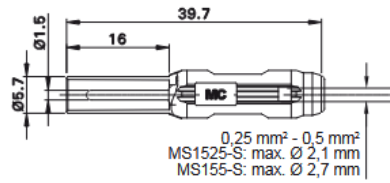

■ *Connecting the elements* ■

MS1525-S

In-line, gold-plated Ø 1.5 mm rigid plugs, for self-assembly of connecting leads (compatible for mating with leads such as

MLK1,5-B...). The insulating material is suitable for steam sterilization. **Solder or crimp connection.**