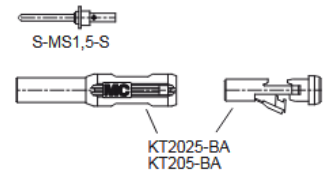

■ *Connecting the elements* ■

MS1525-S

In-line, gold-plated Ø 1.5 mm rigid plugs, for self-assembly of connecting leads (compatible for mating with leads such as

MLK1,5-B...). The insulating material is suitable for steam sterilization. **Solder or crimp connection.**